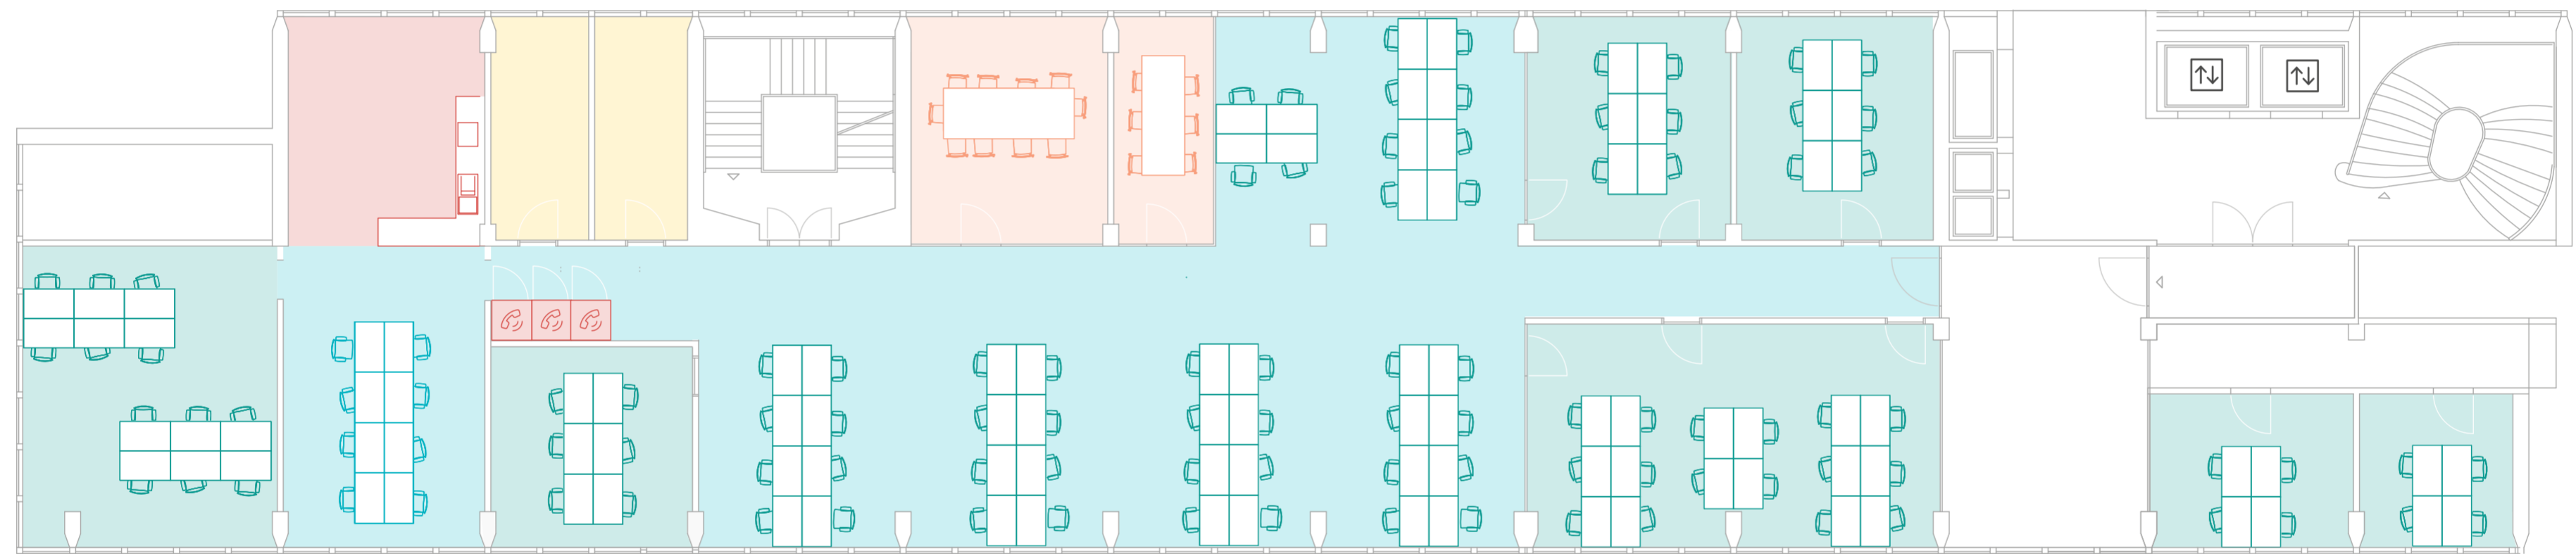

Unicorn Private Floor
Exklusive Etage am KaDeWe
3. OG

Legende
Key

- | | | | | |
|---|--|---|--|--|
|  Teambüro
Team Office |  Openspace
Openspace |  Meetingraum
Meeting Room |  WC
Restroom |  Küche
Kitchen |
|---|--|---|--|--|